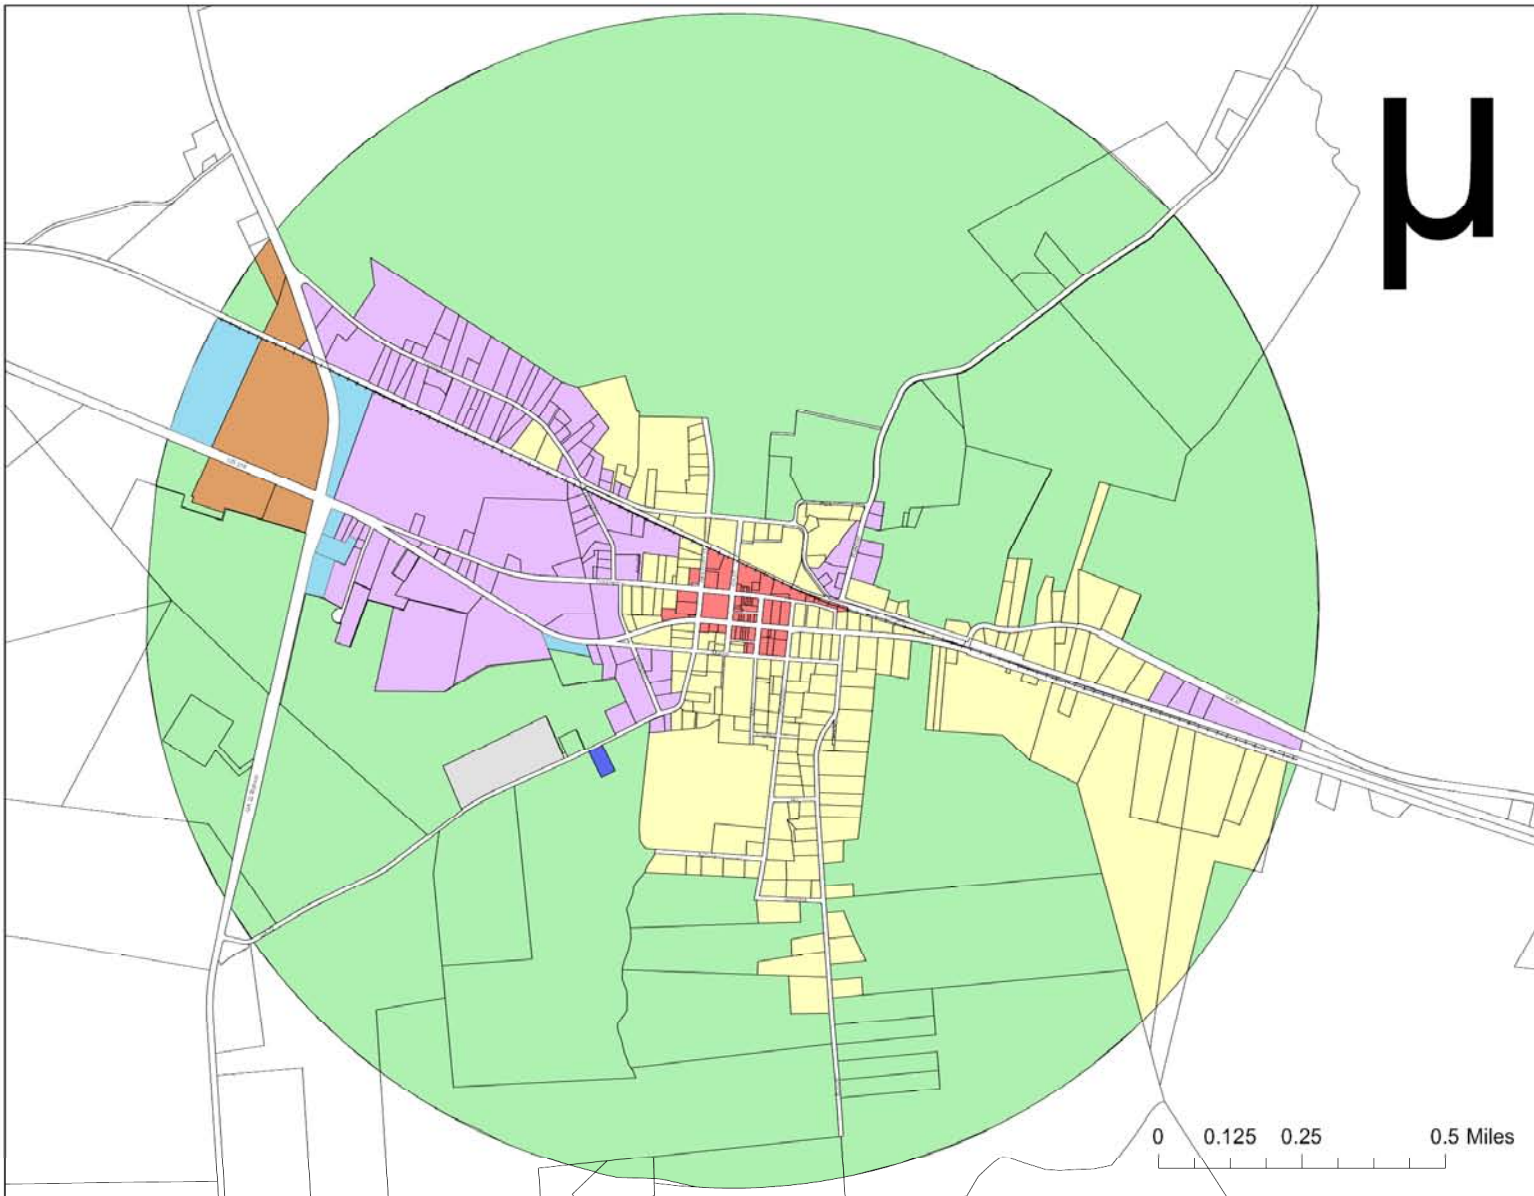

Official Zoning Map Crawfordville, Georgia Adopted 02/05/2008

0 0.125 0.25 0.5 Miles