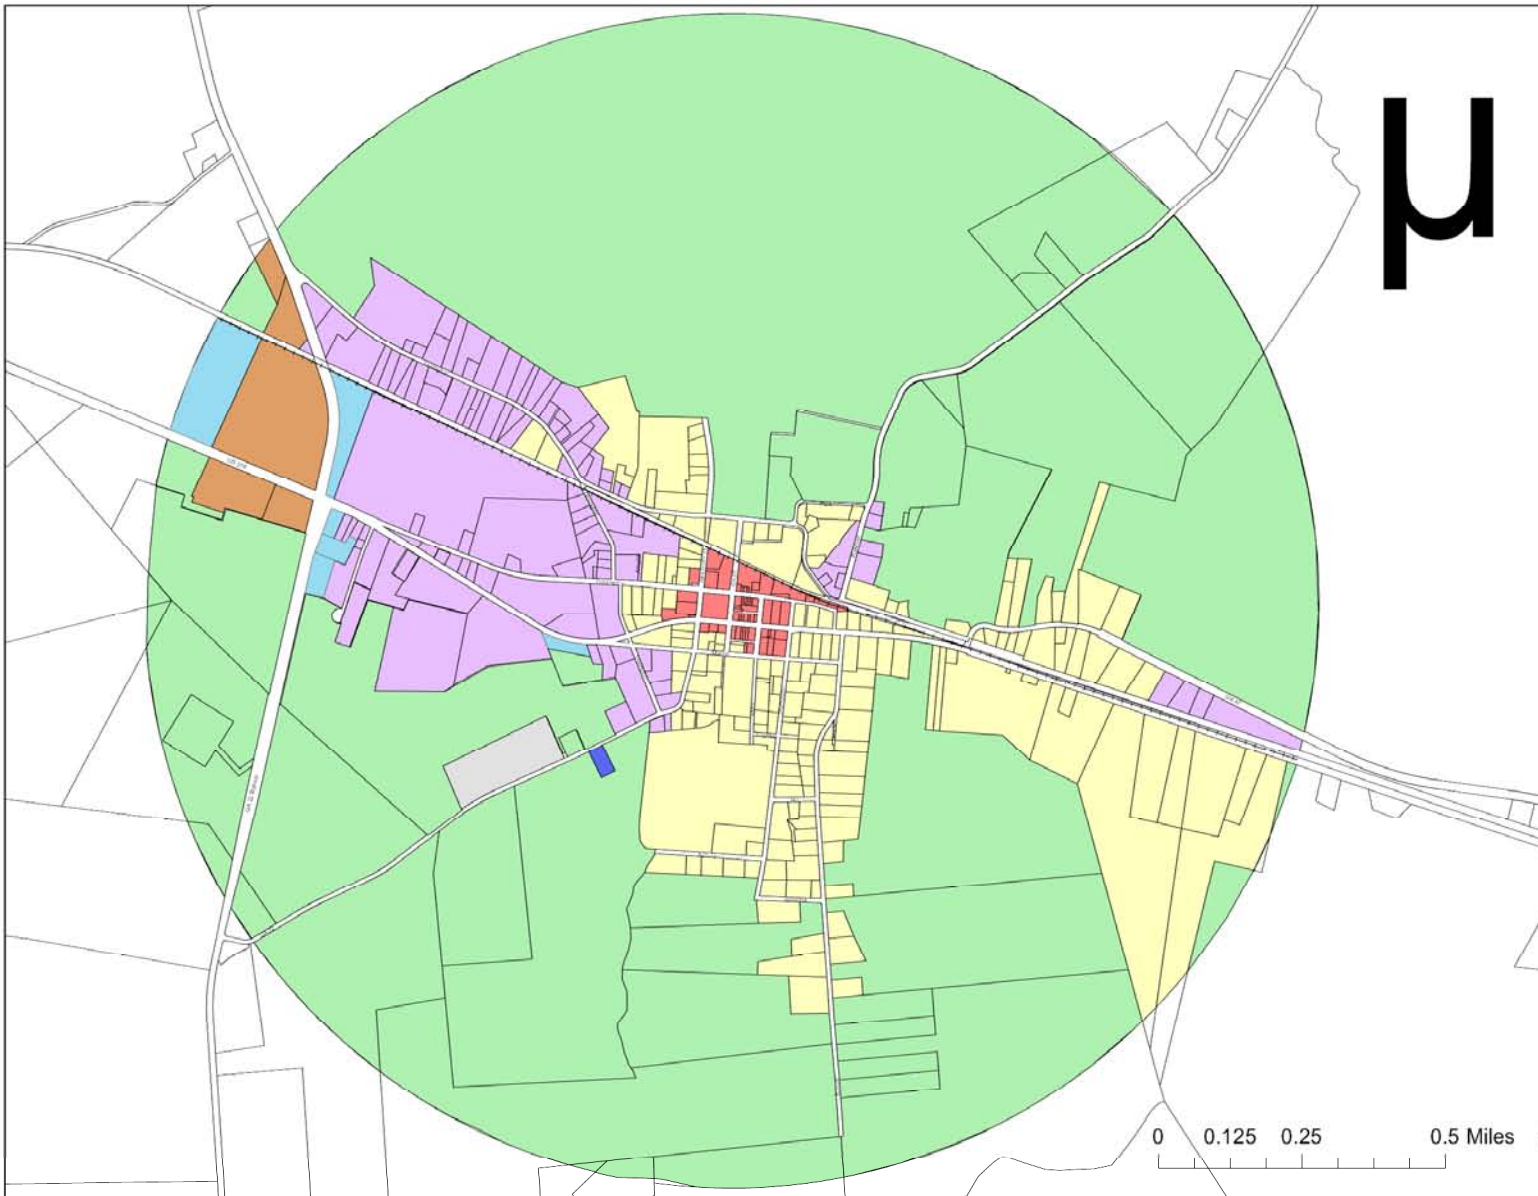

Official Zoning Map Crawfordville, Georgia Adopted 02/05/2008

M